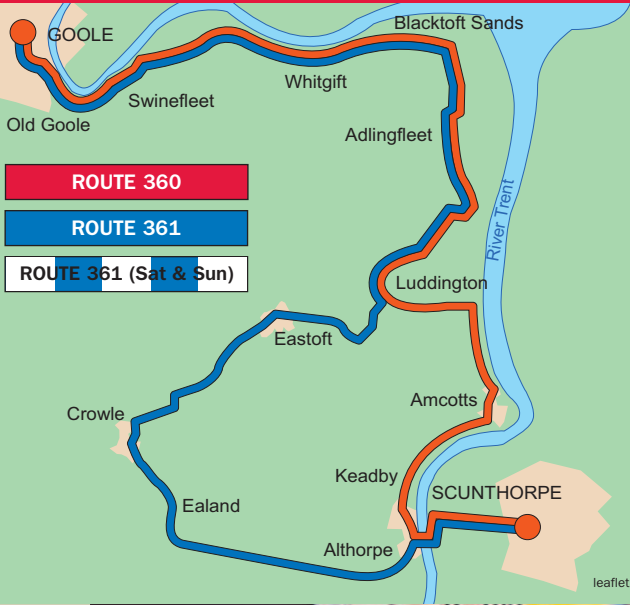

Your bus routes

Goole Town Centre : Scunthorpe Town Centre

leaflet by design movement: Tel: 01482 327707

Now track your bus!

Got a smart phone? Visit www.eyms.co.uk to get a live countdown to when your bus will arrive.

BusLine: 01482 59 29 29
www.eyms.co.uk
[www.twitter.com/EYBuses](https://twitter.com/EYBuses)

So easy, low floor, easy access buses.

36/2/17 11