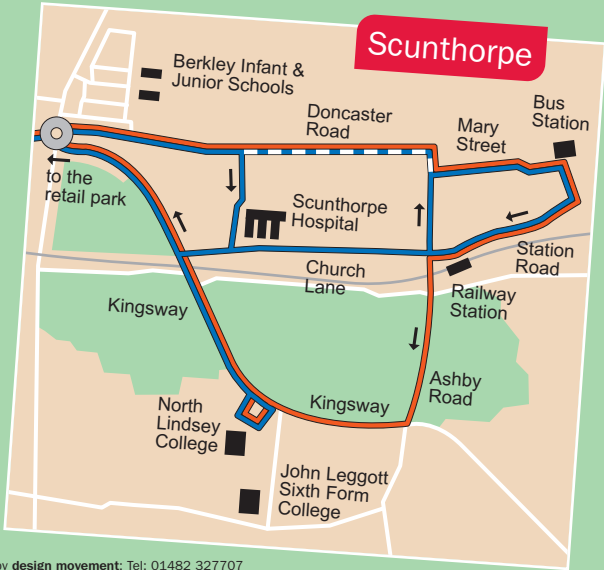

Monday to Friday	CD	CD	CD	CD	Saturday			
	360	361	361	361	361	360	360	361
	a.m.	a.m.	a.m.	p.m.	p.m.	p.m.	p.m.	p.m.
<b>Scunthorpe (Bus Station)</b> .....	-	-	9 30	1130	1 30	4 05	5 30	-
Scunthorpe (Hospital) .....	-	-	9 37	1137	1 37	-	-	-
North Lindsey College .....	-	-	9 39	1139	1 39	4 15	-	-
A18 Retail Park .....	-	-	9 44	1144	1 44	4 24	5 40	-
Gunness .....	-	-	9 47	1147	1 47	4 27	5 43	-
Althorpe (Station) .....	-	-	9 49	1149	1 49	4 29	5 45	-
Ealand (Village) .....	-	-	9 57	1157	1 57	-	-	-
Crowle .....	-	-	1002	1202	2 02	-	-	-
Eastoft .....	-	7 49	1010	1210	2 10	-	-	7 39
Keadby School .....	-	-	-	-	-	4 34	5 49	-
Amcotts .....	-	-	-	-	-	4 40	5 54	-
Luddington .....	-	7 54	1015	1215	2 15	4 48	6 01	7 44
Garthorpe .....	-	8 00	1021	1221	2 21	4 54	6 07	7 50
Adlingfleet .....	-	8 03	1024	1224	2 24	4 57	6 10	7 53
RSPB (Blacktoft Sands) .....	-	8 06	1027	1227	2 27	5 00	6 13	7 56
Ousefleet .....	-	8 08	1029	1229	2 29	5 02	6 15	7 58
Whitgift .....	-	8 10	1031	1231	2 31	5 04	6 17	8 00
Reedness .....	-	8 13	1034	1234	2 34	5 07	6 20	8 03
Swinefleet (Church Lane) .....	7 15	8 19	1040	1240	2 40	5 13	6 26	8 09
Old Goole .....	7 20	8 24	1045	1245	2 45	5 18	6 31	8 14
Goole (Boothferry Road Tesco) ..	-	8 30	1051	1251	2 51	-	-	-
<b>Goole (North Street)</b> .....	7 23	8 34	1055	1255	2 55	5 21	6 34	8 18

# Your bus routes

Goole Town Centre : Scunthorpe Town Centre

leaflet by design movement: Tel: 01482 327707

Now track your bus!

Got a smart phone? Visit [www.eyms.co.uk](http://www.eyms.co.uk) to get a live countdown to when your bus will arrive.